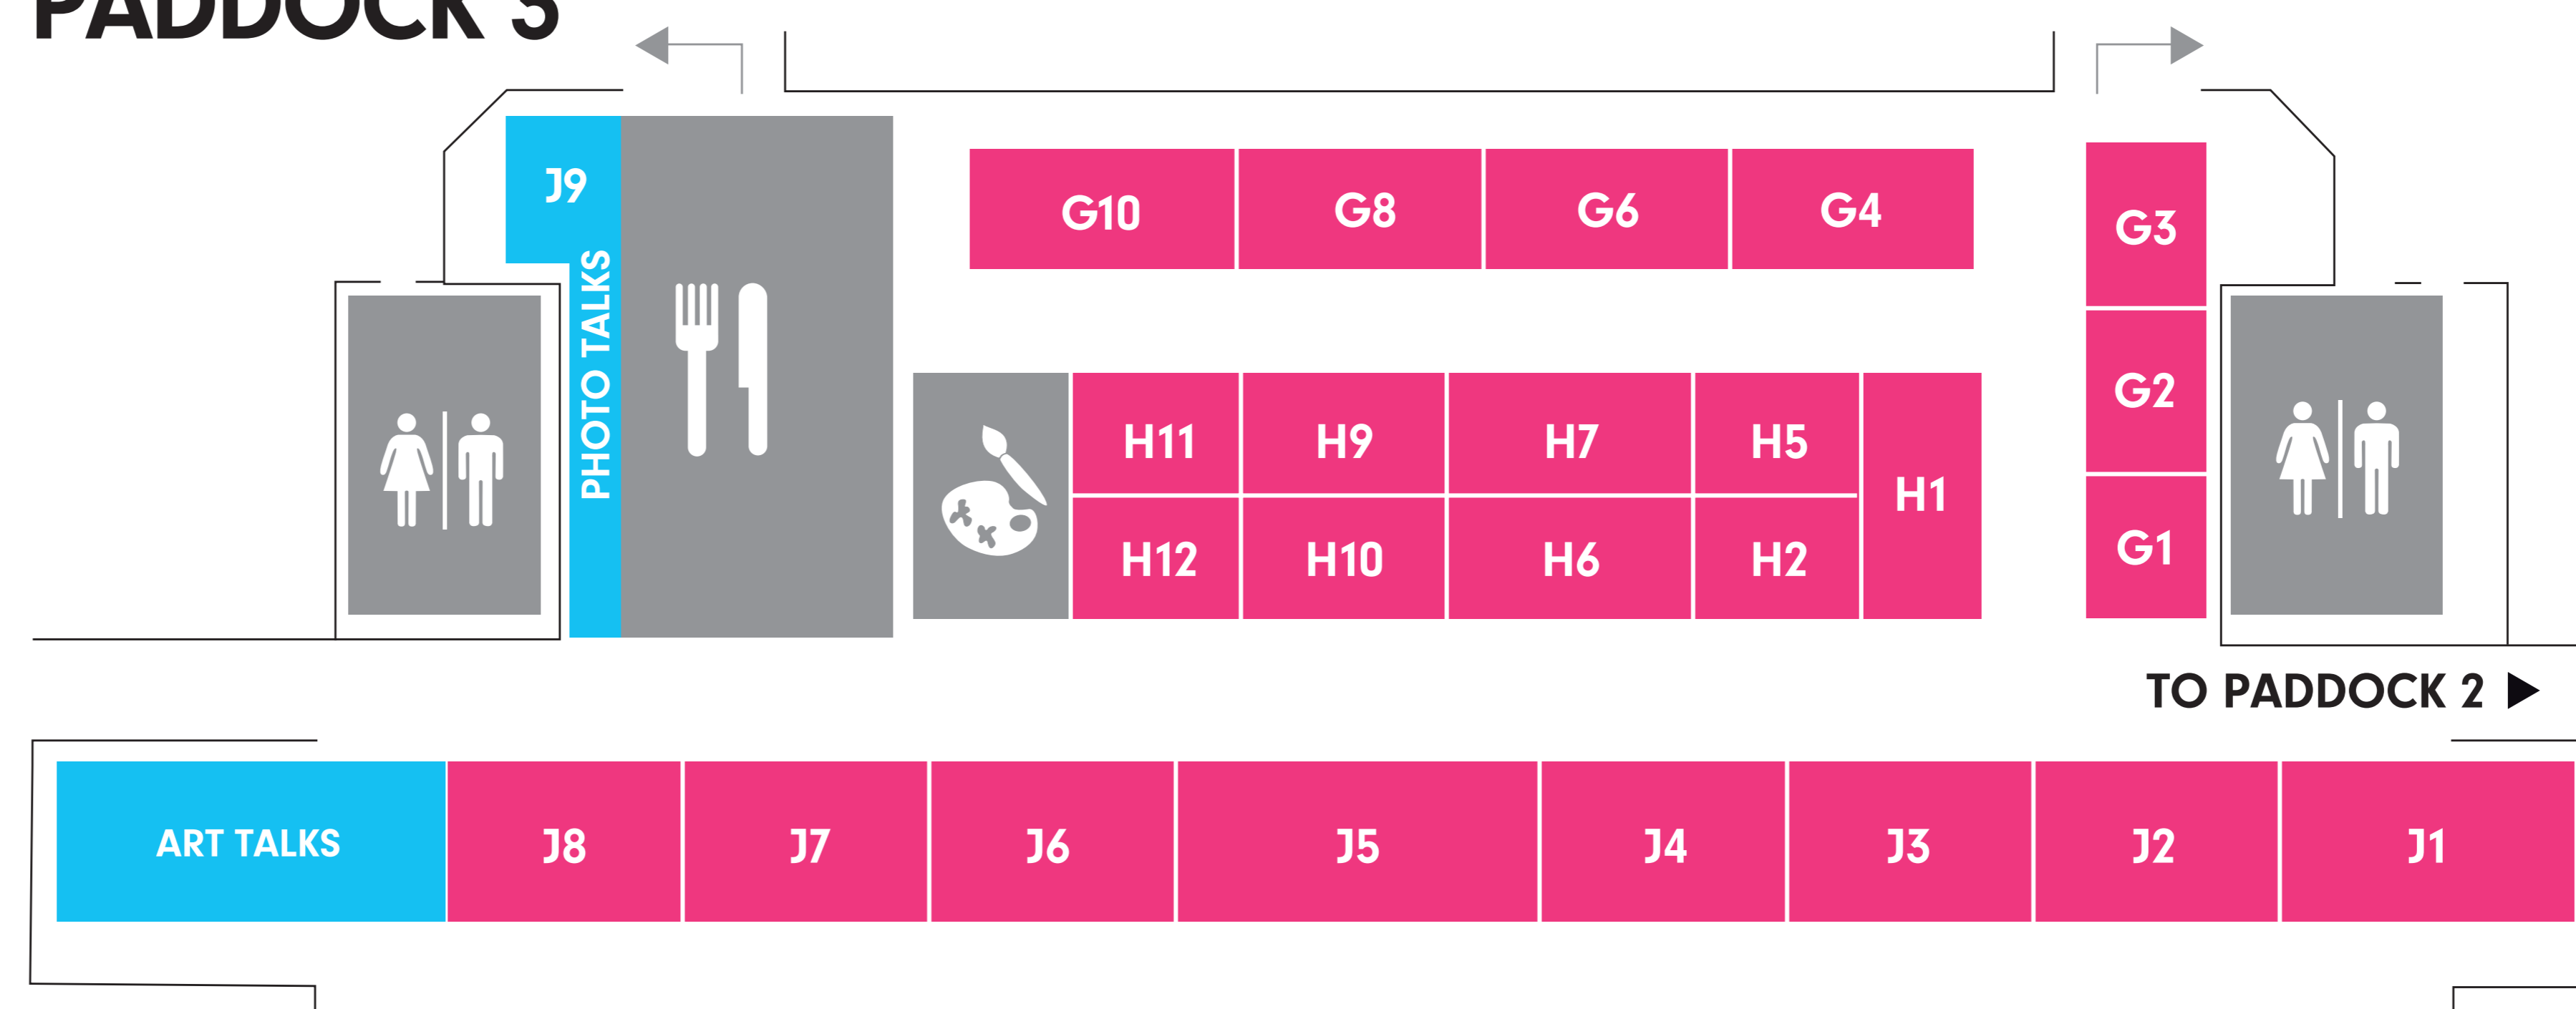

Affordable Art Fair

Paddock 1

- | | | |
|--------------------------|--------------------------|---|
| A1 Utterly Art LLP | B1 La Lanta Fine Art | C1 Simyo Gallery |
| A3 Give Art | B2 Art Angel Company | C2 The Tolman Collection |
| A4 Galleria Quattrocento | B3 Bicha Gallery | C3 Picture This |
| A5 JAY Gallery | B4 ArtBlue Studio | C5 Collectors Contemporary |
| A6 Fairfax Gallery | B5 SUNJIN | C7 The Artists' Gallery, Singapore |
| A8 Bleach Box | B6 Cascade Art Space | C10 Art Forum |
| Info desk | B7 Lakeer | C12 Quantum Contemporary Art |
| Café | B8 Moon Gallery | C14 Bruno Gallery |
| Wrapping desk | B9 You Hong Gallery | C15 Singapore Art Garret Gallery (SAGG) |
| ASIAN ART NEWS | B10 Will's Art Warehouse | |
| | B11 Gaga Gallery | |
| | B12 Art For All Society | |

Paddock 3

- | | | |
|---------------------------------|------------------------------|--------------------------------|
| G1 YOD Gallery | H1 HaKaren Art Gallery | J1 GALERIE SOGAN & ART |
| G2 Modern Art Society Singapore | H2 Yinogo Art | J2 Retrospect Galleries |
| G3 "H" Gallery | H5 White Canvas Gallery | J3 OVAS Art Gallery |
| G4 Gallery K.A.G. | H6 Art company MISOOLSIDAE | J4 Capital Culture |
| G6 Jada Art Gallery | H7 COLOURBOX | J5 Rebecca Hossack Art Gallery |
| G8 Forest Rain Gallery | H9 TURNER BARNES GALLERY | J6 Byard Art |
| G10 The Frame Society | H10 Tay Gallery | J7 Seoshin Gallery |
| Children's studio | H11 Dahlia Gallery | J8 Astrid Dahl Studio Gallery |
| Bistro | H12 Gallery Kogure | J9 Objectifs |