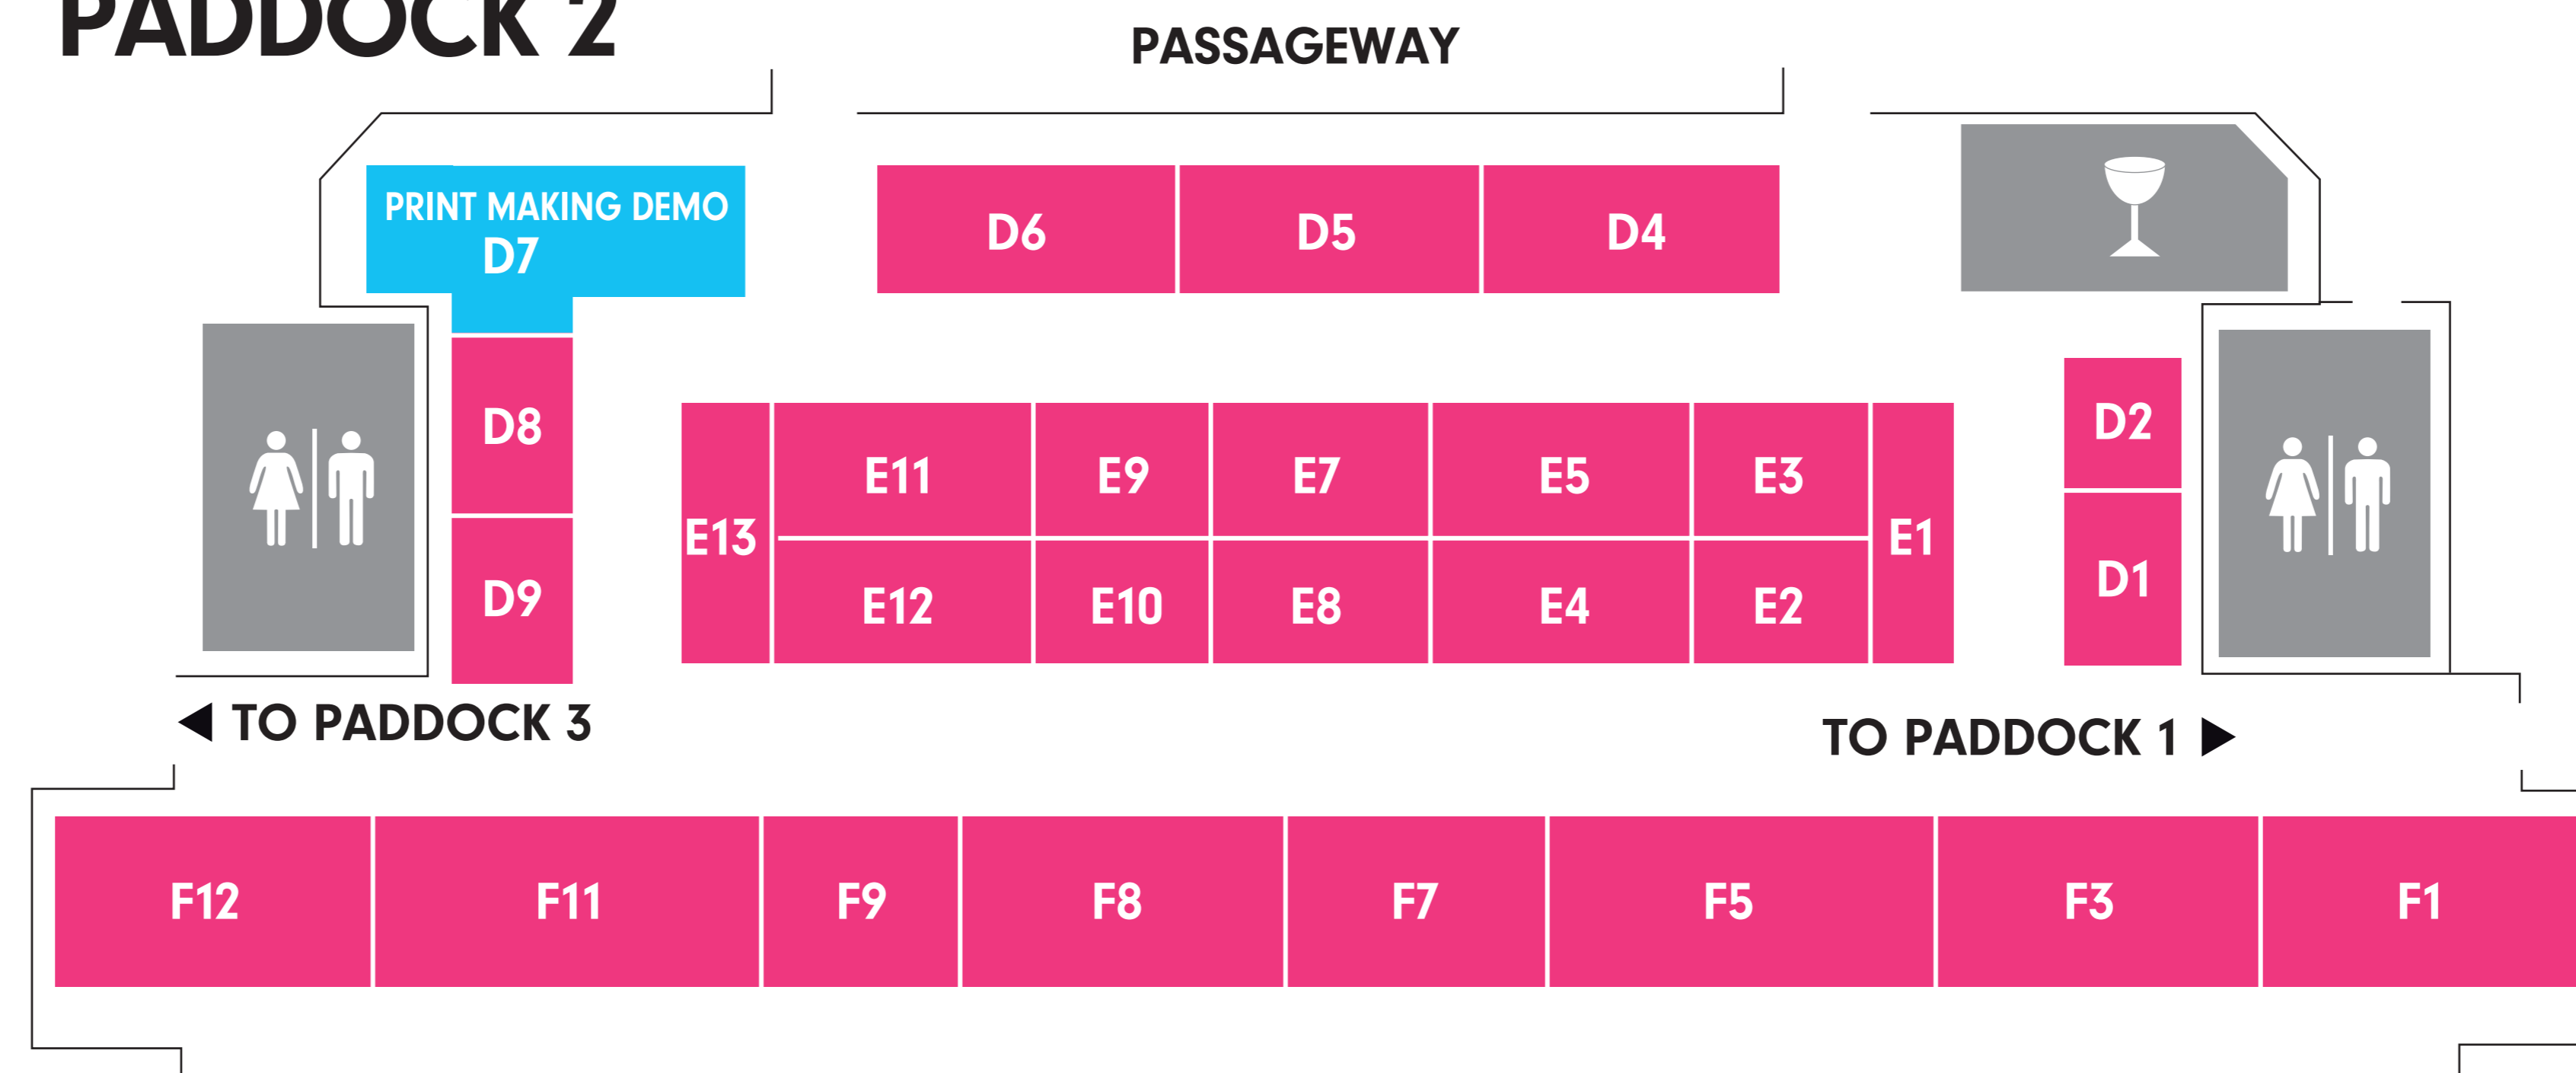

Paddock 2

- | | | |
|------------------------------------|--|---|
| D1 Artscene Galleries | E1 Eight Art Gallery | F1 Panter & Hall |
| D2 Harper's BAZAAR | E2 H-art Beat | F3 REDSEA Gallery |
| D4 State-of-the-Arts Gallery | E3 Artists Alliance SG (AASG) | F5 Envie d'Art |
| D5 Source 53 Contemporary Fine Art | E4 Pop and Contemporary Fine Art | F7 Ketna Patel Studio + Gallery |
| D6 The Linda Blackstone Gallery | E5 Galleria Nicolas | F8 The Myanmar Gallery of Contemporary Art |
| D7 Art & Printmaking Studio | E7 F.A. Gallery | F9 ART ON TOUR (A Division of Artesan Gallery + Studio) |
| D8 Eagle's Eye Art Gallery | E8 ReDot Fine Art Gallery | F11 Villa del Arte galleries |
| D9 Fill Your Walls Pte Ltd | E9 Art Facet | F12 Art Xchange Gallery |
| Champagne and wine bar | E10 Cabaleiro de Meuser Atelier & Art School | |
| | E11 Fiumano Fine Art | |
| | E12 Gallery Nawei Pte Ltd | |
| | E13 HANGA: Contemporary Japanese Prints | |

Paddock 3

- | | | |
|---------------------------------|------------------------------|--------------------------------|
| G1 YOD Gallery | H1 HaKaren Art Gallery | J1 GALERIE SOGAN & ART |
| G2 Modern Art Society Singapore | H2 Yinogo Art | J2 Retrospect Galleries |
| G3 "H" Gallery | H5 White Canvas Gallery | J3 OVAS Art Gallery |
| G4 Gallery K.A.G. | H6 Art company MISOOLSIDAE | J4 Capital Culture |
| G6 Jada Art Gallery | H7 COLOURBOX | J5 Rebecca Hossack Art Gallery |
| G8 Forest Rain Gallery | H9 TURNER BARNES GALLERY | J6 Byard Art |
| G10 The Frame Society | H10 Tay Gallery | J7 Seoshin Gallery |
| Children's studio | H11 Dahlia Gallery | J8 Astrid Dahl Studio Gallery |
| Bistro | H12 Gallery Kogure | J9 Objectifs |