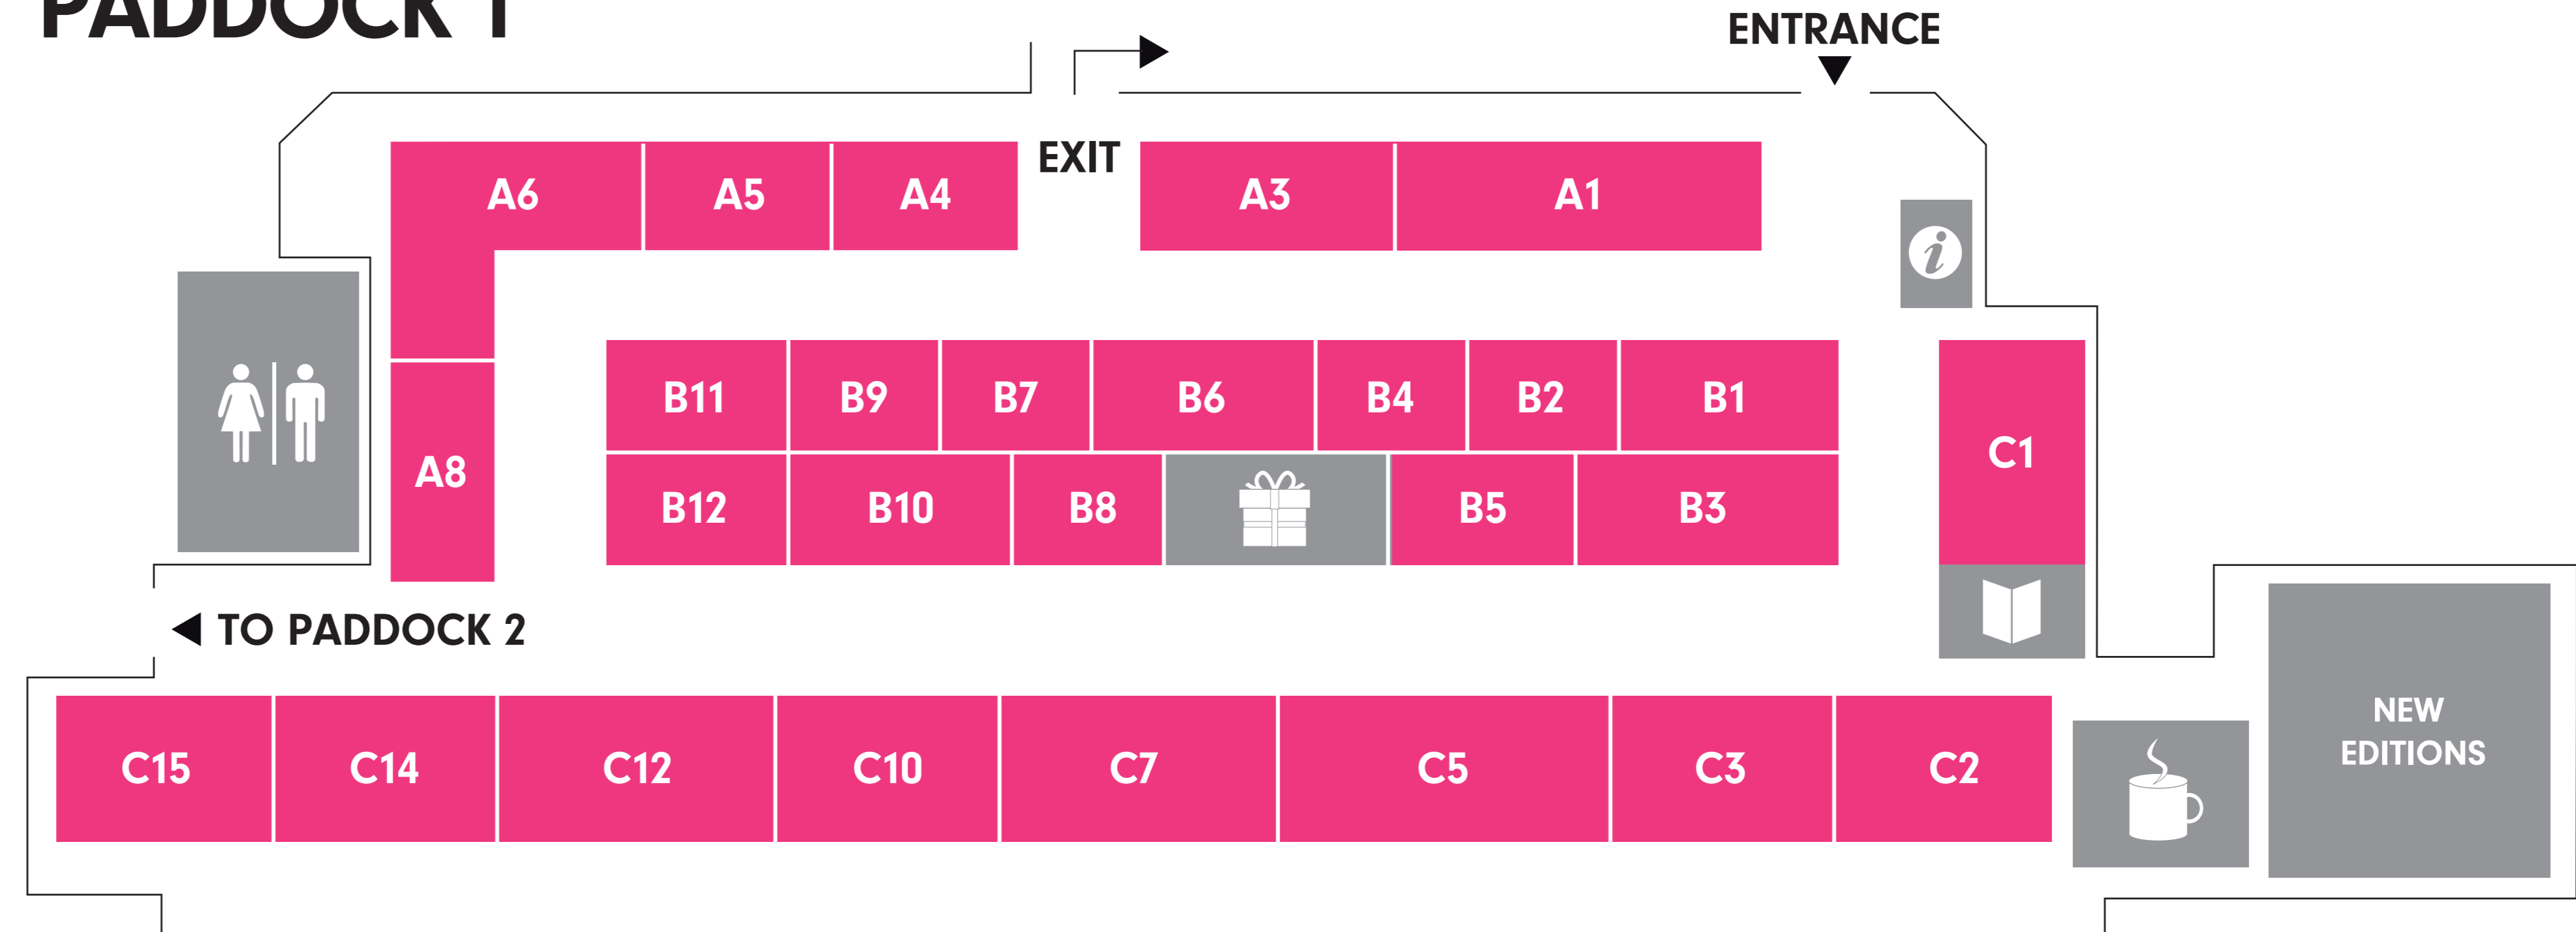

Affordable Art Fair

Paddock 1

- | | | |
|--------------------------|--------------------------|---|
| A1 Utterly Art LLP | B1 La Lanta Fine Art | C1 Simyo Gallery |
| A3 Give Art | B2 Art Angel Company | C2 The Tolman Collection |
| A4 Galleria Quattrocento | B3 Bicha Gallery | C3 Picture This |
| A5 JAY Gallery | B4 ArtBlue Studio | C5 Collectors Contemporary |
| A6 Fairfax Gallery | B5 SUNJIN | C7 The Artists' Gallery, Singapore |
| A8 Bleach Box | B6 Cascade Art Space | C10 Art Forum |
| Info desk | B7 Lakeer | C12 Quantum Contemporary Art |
| Café | B8 Moon Gallery | C14 Bruno Gallery |
| Wrapping desk | B9 You Hong Gallery | C15 Singapore Art Garret Gallery (SAGG) |
| ASIAN ART NEWS | B10 Will's Art Warehouse | |
| | B11 Gaga Gallery | |
| | B12 Art For All Society | |

Paddock 3

- | | | |
|---------------------------------|------------------------------|--------------------------------|
| G1 YOD Gallery | H1 HaKaren Art Gallery | J1 GALERIE SOGAN & ART |
| G2 Modern Art Society Singapore | H2 Yinogo Art | J2 Retrospect Galleries |
| G3 "H" Gallery | H5 White Canvas Gallery | J3 OVAS Art Gallery |
| G4 Gallery K.A.G. | H6 Art company MISOOLSIDAE | J4 Capital Culture |
| G6 Jada Art Gallery | H7 COLOURBOX | J5 Rebecca Hossack Art Gallery |
| G8 Forest Rain Gallery | H9 TURNER BARNES GALLERY | J6 Byard Art |
| G10 The Frame Society | H10 Tay Gallery | J7 Seoshin Gallery |
| Children's studio | H11 Dahlia Gallery | J8 Astrid Dahl Studio Gallery |
| Bistro | H12 Gallery Kogure | J9 Objectifs |